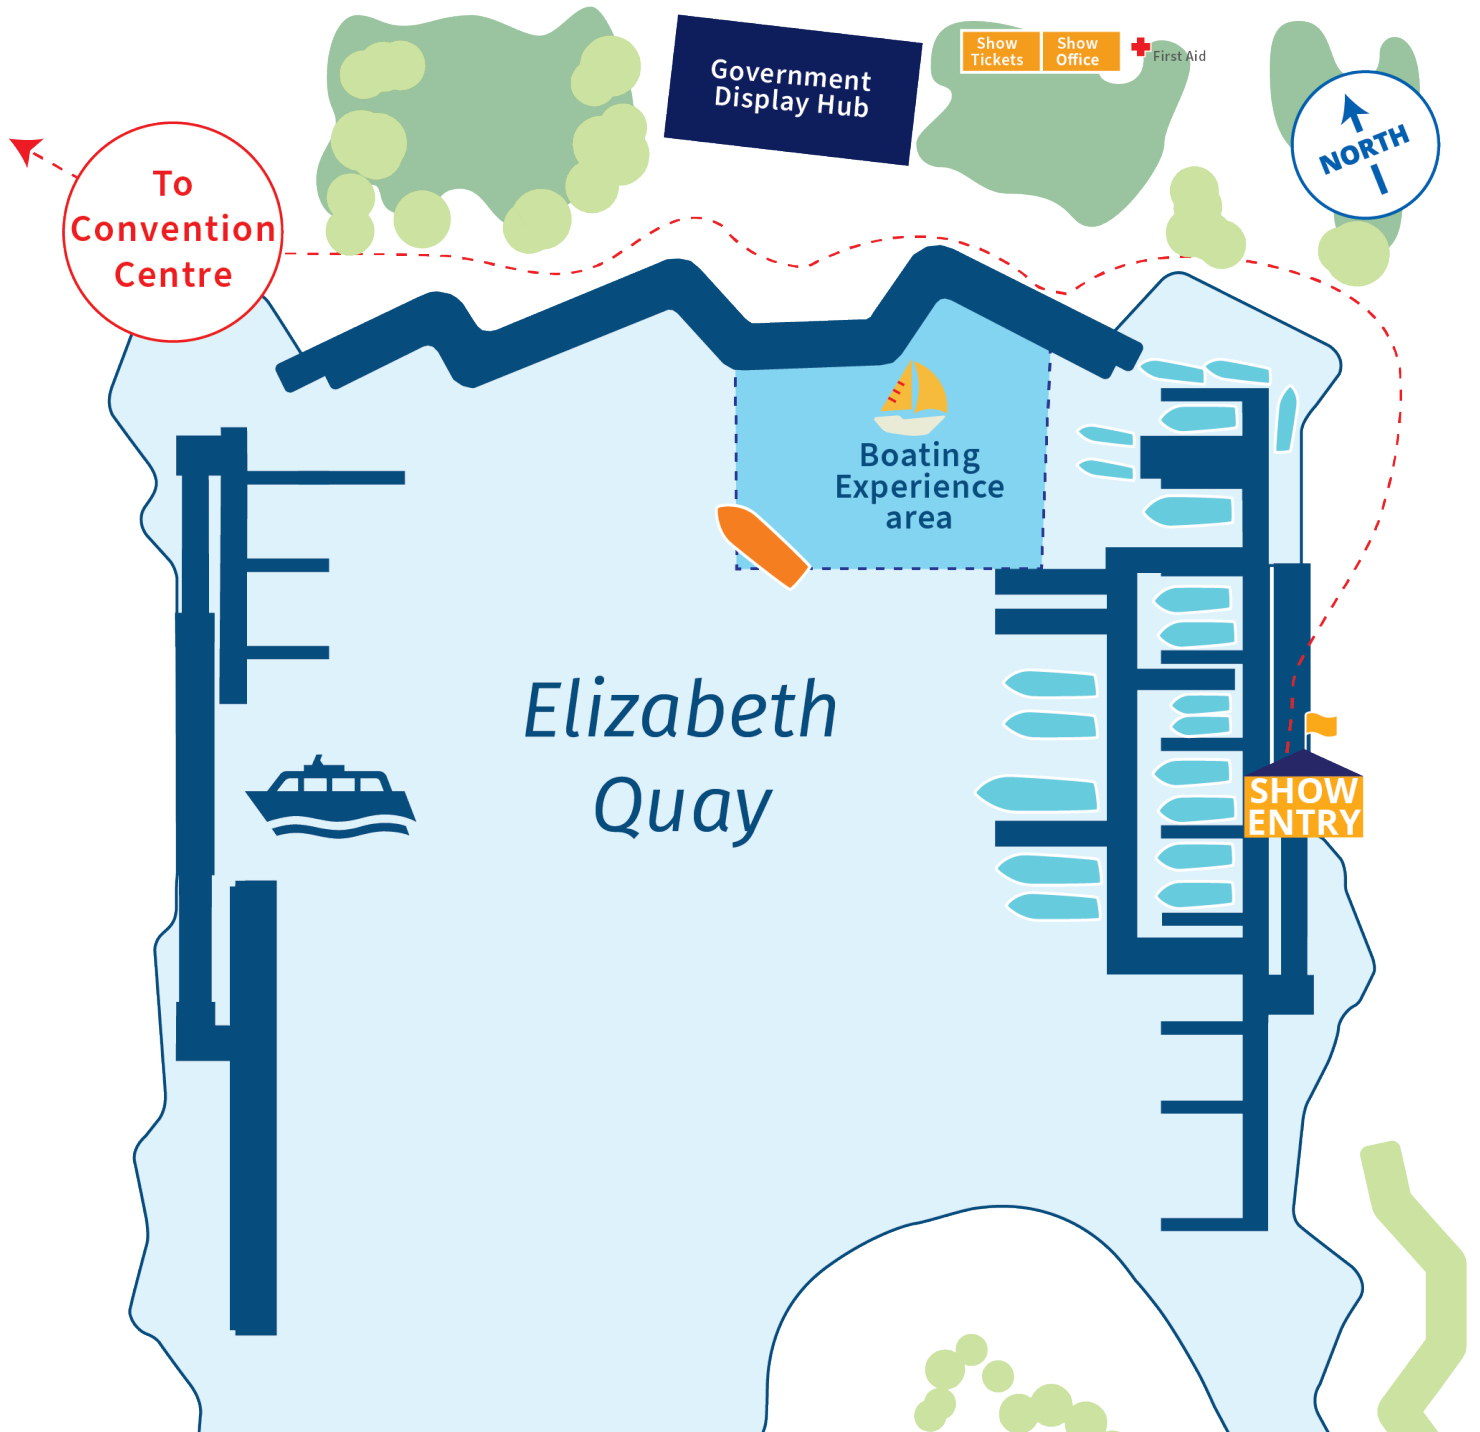

Perth Convention & Exhibition Centre

2 Oceans Tackle	19
ABF and Border Watch	Government Hub
Adjusta Mattress Australia	B11
Anglers Fishing World	24
Aquasports Marine	11
Barbagallo Marine	Water Berth
BLA	Foyer
Bluewater Marine	2
Boat Builders WA	14
Boating Industry Association	Foyer
Boatingco WA	12
Boia	B9
CHIVERS MARINE	13
City Toyota	21
Club Marine	29
DC DECK CO	28
Department of Primary Industries and Regional Development	Government Hub
DFES - Marine Services WA	Government Hub
DockPro	22
Engel	17
Fluid in Motion Marine	28a
Footwear Australia	B50
Fremantle Marine Rescue	B4 Water Berth
Garmin	18
Genesis Craft	15
Heavy Vehicle Services - Main Roads	Government Hub
Hitech Marine	3
Hunters and Drifters	Fishing Stage
Ikan Seawear	B8
JPW Marine	B40-B42
Kirby Marine / Naiad	16
Lux Custom Boats	30
Malibu Boats WA	9
Mandurah Outboards	7

Mansfield Marine Brokers	Water Berth
Mira Marine	Water Berth
Motion1	Water Berth
Oceanique Marine	4
PainPod	B2
Performance Cruising Yachts	Water Berth
PinkRibbonFishin	B12
PlatesWA	Government Hub
Pleisure Marine	Water Berth
Power Dive Australia	B49
Quick Gyro Stabilizers	B46
RAC Insurance	B10
Raymarine	B47-B48
Razerline	1
RCR Marine Breakdown	B45
Recfishwest	B51
RibWorx	20
Royal Life Saving Society WA	Government Hub
Saggers Marine	Water Berth
Seabob - Swan Marine	B13
SEADOO SPORT & LEISURE / SEADOO PERTH	33
Sealegs international	10
Sirocco Marine Perth	35
SnapBait Aus	B1
Spear West	18a
Sports Marine	10a
Sportsmarine Boat Centre	8
Steyr Motors Australia / Diverse Engineering (WA) / SWS Pacific	B43-B44
Swan River Seaplanes	B6
Tackers Sailing	Elizabeth Quay
Tacklewest	25
The Boat Business	26
TMM Group	17a

Water Police	Government Hub
West Coast Boat Works	23
West Coast Suzuki Marine	5
West Coast Watercraft	B3
West Ribs / Saber Boats	27
Westerberg Aluminium Boats	34
Western Angler	Fishing Stage
Whittley Western Australia Sales	6
Wind Stable Umbrellas	B7
Wine Selectors	B5