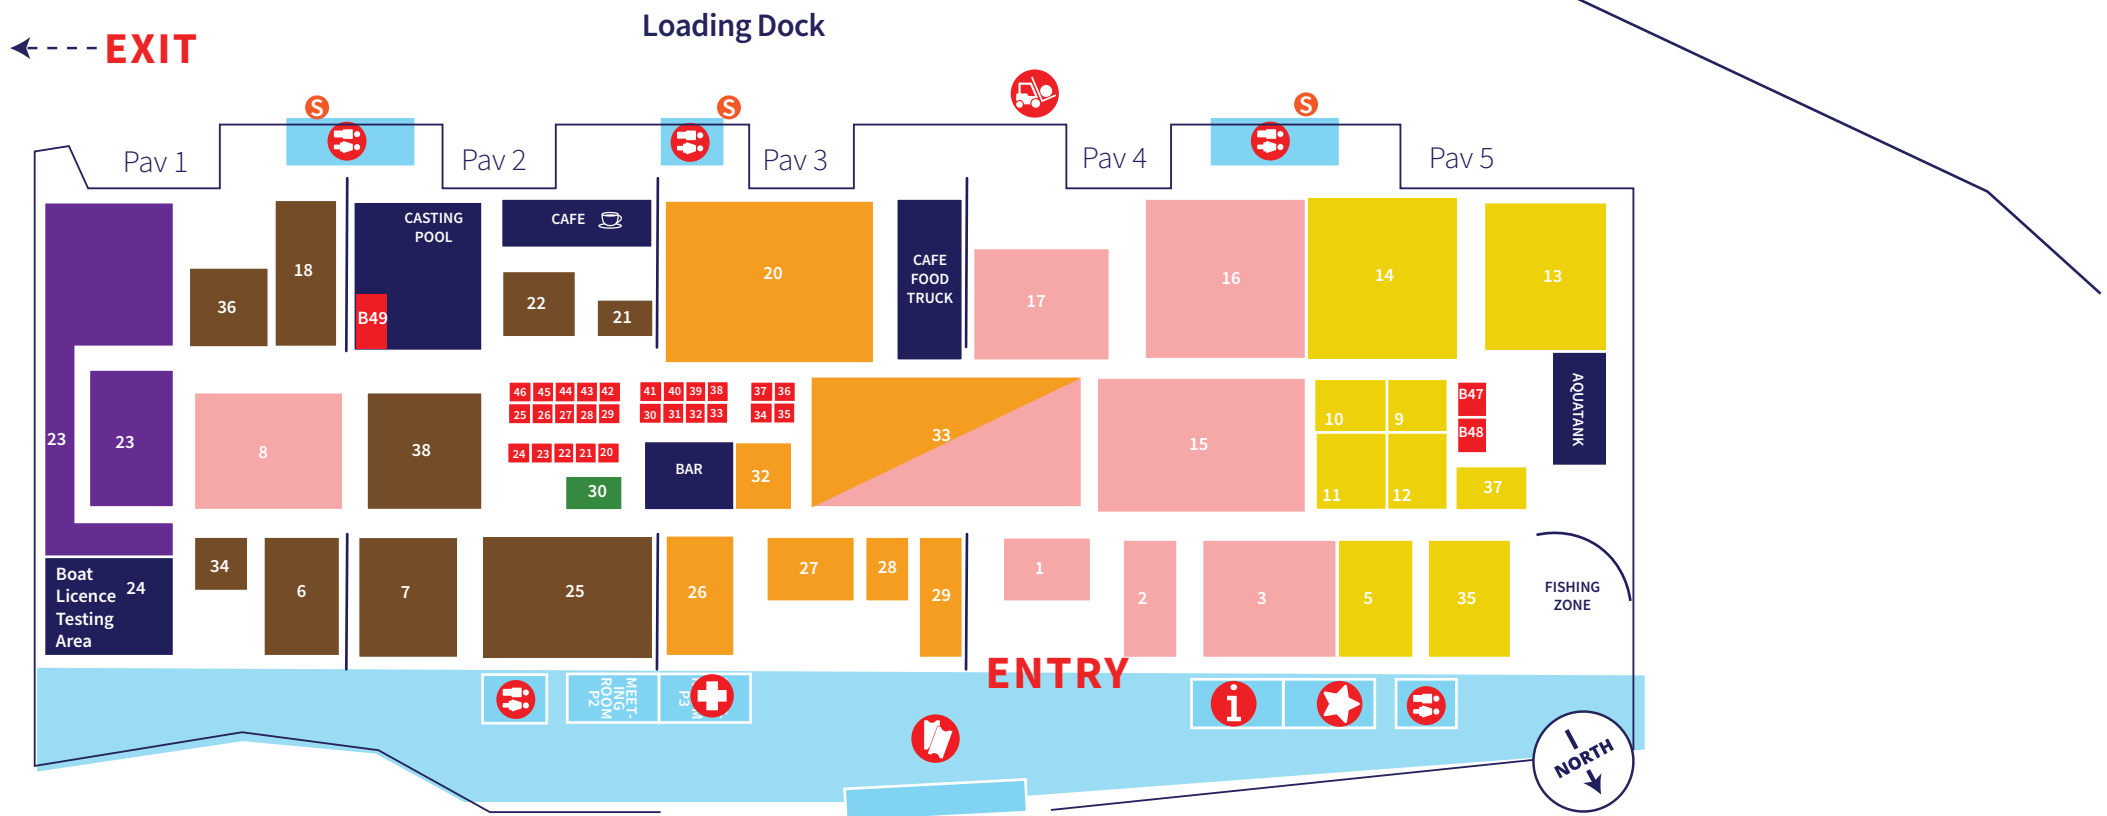

**MOVE IN TIMES**

-  Tues 12:00 - 15:00 - Stand Access
-  Wed 11:00 - 14:00 - Stand Access
-  Tues 13:00 - Stand Builder Access
-  Tues 14:00 - 17:00 - Stand Access
-  Thur - Booth Exhibitors
-  Tues 07:00 - 12:00 - Carpet Lay Pavilions 4 & 5
-  Wed 09:00 - 12:00 - Stand Access
-  Wed 09:00 - Stand Builder Access
-  Tues 13:00 - Wed 12:00 - Carpet Lay Pavilions 2 & 3

-  Tickets
-  Toilets
-  Site Office
-  First Aid
-  Exhibitor Lounge
-  Forklift Service Desk

*\*Please note: Where a site has multiple colours, they two times for move in. Please speak to Event Manager if clarification needed.*